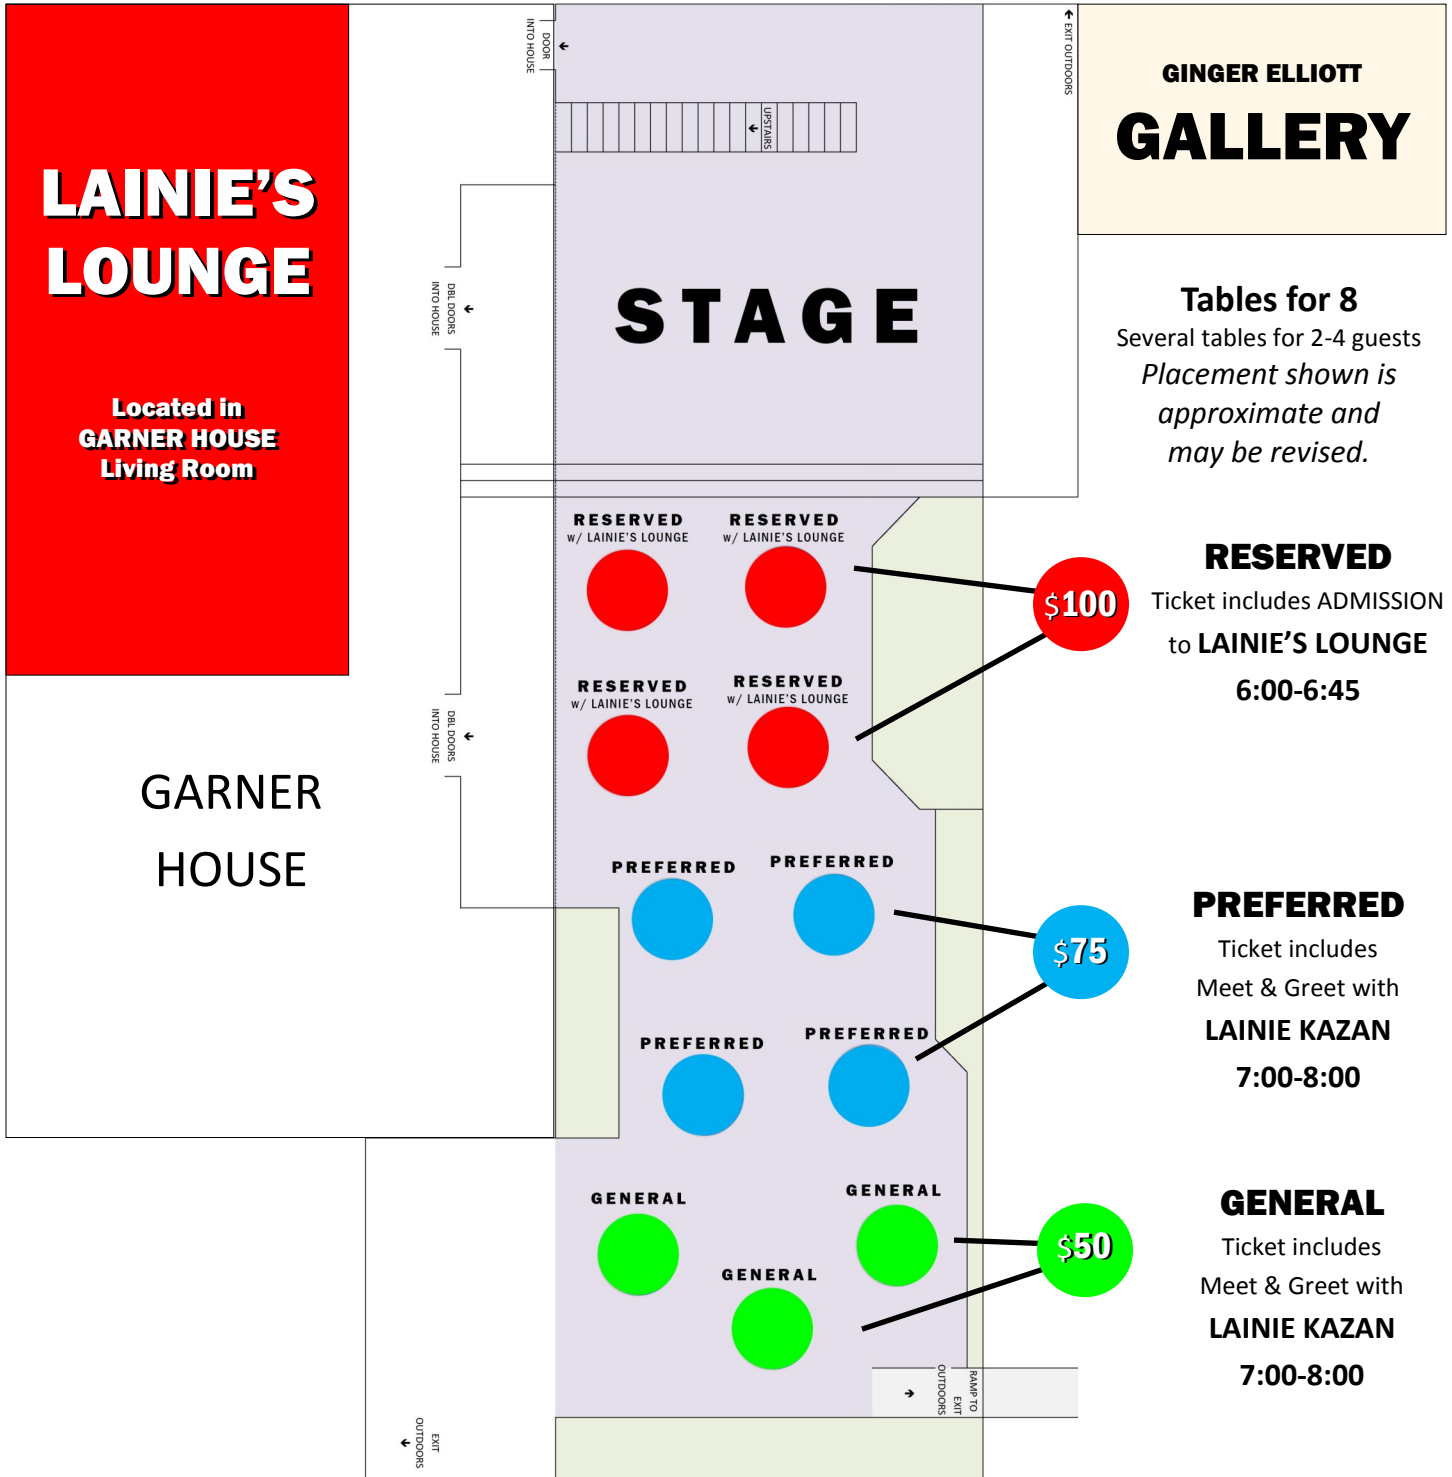

Courtyard Seating Chart

QUESTIONS? PLEASE CONTACT CLAREMONT HERITAGE

909.621.0848 / info@ClaremontHeritage.org